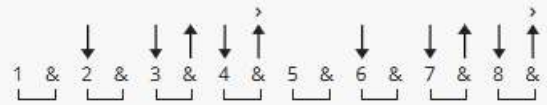

# Take It Easy by Jackson Browne/The Eagles

Capo: no capo

INTRO 139 bpm

VERSE / CHORUS 139 bpm

[Intro]

G Am7/G D7sus4/G x2  
G

[Verse 1]

G