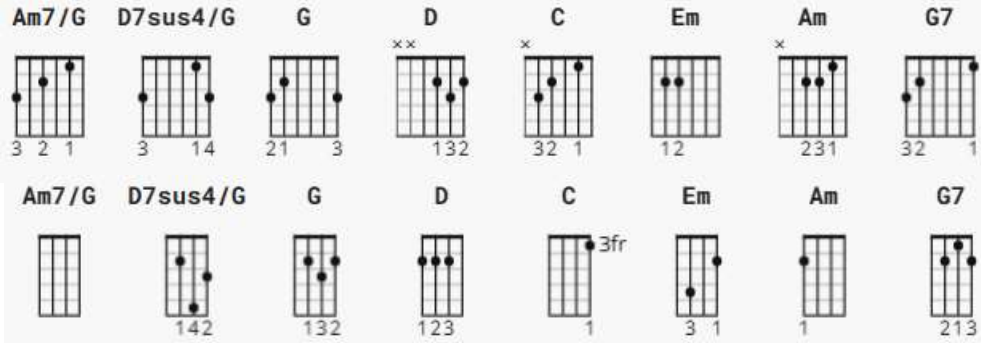

# Take It Easy by Jackson Browne/The Eagles

Capo: no capo

INTRO 139 bpm

VERSE / CHORUS 139 bpm

[Intro]

G Am7/G D7sus4/G x2  
G

[Verse 1]

G

Well, I'm a-runnin' down the road tryin' to loosen my load

D C

I got seven women on my mind

G D

Four that wanna own me, two that wanna stone me

C G

One says she's a friend of mine

[Chorus]

Am C G

Just find a place to make your stand, and take it easy

[Verse 2]

Well, I'm a-standin' on a corner in Winslow, Arizona

Such a fine sight to see

It's a girl, my Lord, in a flat-bed Ford

Slowin' down to take a look at me

[Solo]

G	G	G D	C
G	D	C	G
Em	D	C	G
Am	C	Em	Em D

[Verse 3]

G  
Well, I'm a-runnin' down the road tryin' to loosen my load  
D Am  
Got a world of trouble on my mind  
G D C G  
Lookin' for a lover who won't blow my cover, she's so hard to find