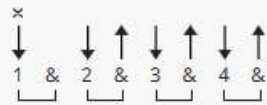

# Take It Easy by Jackson Browne/The Eagles

Capo: no capo

INTRO 139 bpm

VERSE / CHORUS 139 bpm

[Intro]

G Am7/G D7sus4/G x2  
G

[Verse 1]

G